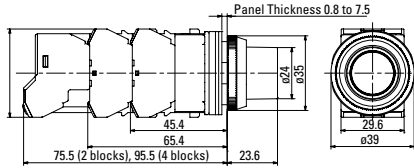

Dimensions (mm)

Pushbutton

Mushroom Pushbutton w/Full Shroud

Illuminated Pushbuttons

w/Transformer

Full Voltage

Illuminated Pushbuttons	Dimension A	Dimension B
Flush w/Full Shroud	0.975" (25mm) 0.995" (25.5mm)	ø 0.936" (24mm) ø 0.936" (24mm)
Extended w/Full Shroud	0.741" (19mm) 0.761" (19.5mm)	ø 0.936" (24mm) ø 0.936" (24mm)
ø 1.56" (40mm) Mushroom Pushlock Turn Reset, Push-Pull	*0.975" (25mm) **0.975" (25mm)	ø 1.56" (40mm) ø 1.56" (40mm)

*Dimension when operator is in reset position.
**Dimension when operator is in pull position.

Pilot Lights

Selector Switches

Knob

Lever

Key

Illuminated Knob