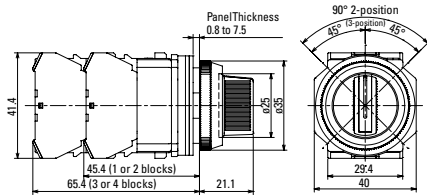

Dimensions (mm)

Pushbutton

Mushroom Pushbutton w/Full Shroud

Illuminated Pushbuttons

w/Transformer

Full Voltage

Illuminated Pushbuttons	Dimension A	Dimension B
Flush w/Full Shroud	0.975" (25mm) 0.995" (25.5mm)	ø 0.936" (24mm) ø 0.936" (24mm)
Extended w/Full Shroud	0.741" (19mm) 0.761" (19.5mm)	ø 0.936" (24mm) ø 0.936" (24mm)
ø 1.56" (40mm) Mushroom Pushlock Turn Reset, Push-Pull	*0.975" (25mm) **0.975" (25mm)	ø 1.56" (40mm) ø 1.56" (40mm)

*Dimension when operator is in reset position.
**Dimension when operator is in pull position.

Pilot Lights

Selector Switches

Knob

Lever

Key

Illuminated Knob