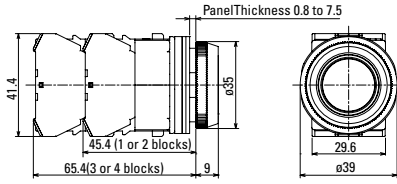

Dimensions (mm)

Pushbutton

Mushroom Pushbutton w/Full Shroud

Illuminated Pushbuttons

w/Transformer

Full Voltage

Illuminated Pushbuttons	Dimension A	Dimension B
Flush w/Full Shroud	0.975" (25mm) 0.995" (25.5mm)	ø 0.936" (24mm) ø 0.936" (24mm)
Extended w/Full Shroud	0.741" (19mm) 0.761" (19.5mm)	ø 0.936" (24mm) ø 0.936" (24mm)
ø 1.56" (40mm) Mushroom Pushlock Turn Reset, Push-Pull	*0.975" (25mm) **0.975" (25mm)	ø 1.56" (40mm) ø 1.56" (40mm)

*Dimension when operator is in reset position.
**Dimension when operator is in pull position.

Pilot Lights

Selector Switches

Knob

Lever

Key

Illuminated Knob