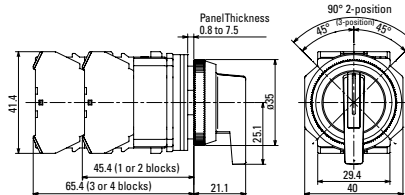

Dimensions (mm)

Pushbutton

Mushroom Pushbutton w/Full Shroud

Illuminated Pushbuttons

w/Transformer

Full Voltage

Illuminated Pushbuttons	Dimension A	Dimension B
Flush w/Full Shroud	0.975" (25mm) 0.995" (25.5mm)	ø 0.936" (24mm) ø 0.936" (24mm)
Extended w/Full Shroud	0.741" (19mm) 0.761" (19.5mm)	ø 0.936" (24mm) ø 0.936" (24mm)
ø 1.56" (40mm) Mushroom Pushlock Turn Reset, Push-Pull	*0.975" (25mm) **0.975" (25mm)	ø 1.56" (40mm) ø 1.56" (40mm)

*Dimension when operator is in reset position.
**Dimension when operator is in pull position.

Pilot Lights

Selector Switches

Knob

Lever

Key

Illuminated Knob