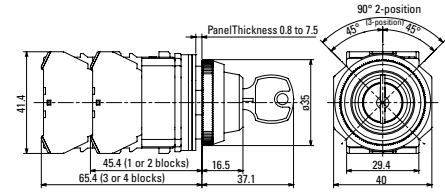

Dimensions (mm)

Pushbutton

Mushroom Pushbutton w/Full Shroud

Illuminated Pushbuttons

w/Transformer

Full Voltage

Illuminated Pushbuttons	Dimension A	Dimension B
Flush w/Full Shroud	0.975" (25mm) 0.995" (25.5mm)	ø 0.936" (24mm) ø 0.936" (24mm)
Extended w/Full Shroud	0.741" (19mm) 0.761" (19.5mm)	ø 0.936" (24mm) ø 0.936" (24mm)
ø 1.56" (40mm) Mushroom Pushlock Turn Reset, Push-Pull	*0.975" (25mm) **0.975" (25mm)	ø 1.56" (40mm) ø 1.56" (40mm)

*Dimension when operator is in reset position.
**Dimension when operator is in pull position.

Pilot Lights

Selector Switches

Knob

Lever

Key

Illuminated Knob