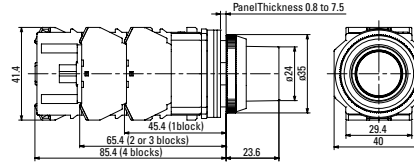

Dimensions (mm)

Pushbutton

Mushroom Pushbutton w/Full Shroud

Illuminated Pushbuttons

w/Transformer

Full Voltage

Illuminated Pushbuttons	Dimension A	Dimension B
Flush w/Full Shroud	0.975" (25mm) 0.995" (25.5mm)	ø 0.936" (24mm) ø 0.936" (24mm)
Extended w/Full Shroud	0.741" (19mm) 0.761" (19.5mm)	ø 0.936" (24mm) ø 0.936" (24mm)
ø 1.56" (40mm) Mushroom Pushlock Turn Reset, Push-Pull	*0.975" (25mm) **0.975" (25mm)	ø 1.56" (40mm) ø 1.56" (40mm)

*Dimension when operator is in reset position.
**Dimension when operator is in pull position.

Pilot Lights

Selector Switches

Knob

Lever

Key

Illuminated Knob