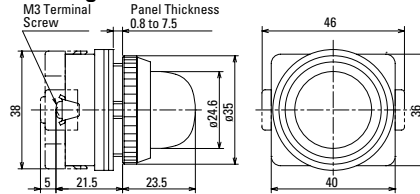

Dimensions (mm)

Pushbutton

Mushroom Pushbutton w/Full Shroud

Illuminated Pushbuttons

w/Transformer

Full Voltage

Illuminated Pushbuttons	Dimension A	Dimension B
Flush w/Full Shroud	0.975" (25mm) 0.995" (25.5mm)	ø 0.936" (24mm) ø 0.936" (24mm)
Extended w/Full Shroud	0.741" (19mm) 0.761" (19.5mm)	ø 0.936" (24mm) ø 0.936" (24mm)
ø 1.56" (40mm) Mushroom Pushlock Turn Reset, Push-Pull	*0.975" (25mm) **0.975" (25mm)	ø 1.56" (40mm) ø 1.56" (40mm)

*Dimension when operator is in reset position.
**Dimension when operator is in pull position.

Pilot Lights

Selector Switches

Knob

Lever

Key

Illuminated Knob