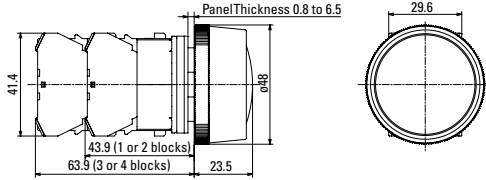

Dimensions (mm)

Pushbutton

Mushroom Pushbutton w/Full Shroud

Illuminated Pushbuttons

w/Transformer

Full Voltage

Illuminated Pushbuttons	Dimension A	Dimension B
Flush w/Full Shroud	0.975" (25mm) 0.995" (25.5mm)	ø 0.936" (24mm) ø 0.936" (24mm)
Extended w/Full Shroud	0.741" (19mm) 0.761" (19.5mm)	ø 0.936" (24mm) ø 0.936" (24mm)
ø 1.56" (40mm) Mushroom Pushlock Turn Reset, Push-Pull	*0.975" (25mm) **0.975" (25mm)	ø 1.56" (40mm) ø 1.56" (40mm)

*Dimension when operator is in reset position.
**Dimension when operator is in pull position.

Pilot Lights

Selector Switches

Knob

Lever

Key

Illuminated Knob